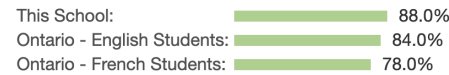

Academic Math